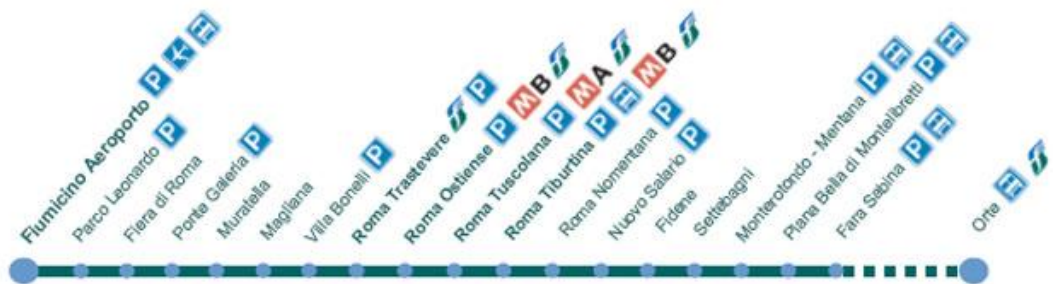

2) TRAIN (Servizio metropolitano linea FR1)

Take a train connecting the airport of Fiumicino with Tiburtina Station, hours and directions can be found click on the following website:

<http://www.trenitalia.com/cms/v/index.jsp?vnextoid=3fc1b602ba19a110VgnVCM1000003f16f90aRCRD>

If your plane arrives at Fiumicino

1) BUS

Take a Bus that will take you to Termini Station, then take the metro B to arrive at Tiburtina Station.

Schedules and information of the Bus can be found by clicking on the following website:

<http://www.terravision.eu/italiano/rome_ciampino.html?gclid=CluOnYKauasCFUXxzAodtmyFgA>

LOW COST, HIGH VALUE

CIAMPINO ●● CIAMPINO AIRPORT ●● ROME CITY CENTRE

CIAMPINO	8.05	8.25	8.50	9.25	10.05	10.25	10.55	-	11.20	11.35	12.20	13.00	13.40	14.20	14.50	15.30	16.20	17.05	17.35	-	18.20	19.10	19.45	20.20	20.50	21.20	22.20	23.30	0.05
CIAMPINO AIRPORT	8.15	8.35	9.00	9.35	10.15	10.35	11.05	-	11.30	11.45	12.30	13.10	13.50	14.30	15.00	15.40	16.30	17.15	17.40	-	18.30	19.20	19.55	20.30	21.00	21.30	22.30	23.40	0.15
ROME CITY CENTRE	9.00	9.15	9.35	10.25	10.55	11.15	11.45	-	12.10	12.25	13.10	13.50	14.30	15.10	15.40	16.20	17.10	18.05	18.25	-	19.10	20.00	20.35	21.10	21.40	22.10	23.10	0.20	0.55

ROME CITY CENTRE ●● CIAMPINO AIRPORT ●● CIAMPINO

ROME CITY CENTRE	4.30	4.50	6.30	6.40	7.00	7.25	8.10	8.30	8.50	9.45	10.15	10.45	11.55	12.20	12.45	13.40	14.10	14.25	15.00	16.30	16.55	17.30	17.50	-	18.20	18.55	19.40	21.20	-
CIAMPINO AIRPORT	5.10	5.40	7.10	7.20	7.40	8.05	8.50	9.10	9.30	10.25	10.55	11.25	12.35	13.00	13.25	14.20	14.50	15.05	15.50	17.10	17.35	18.20	18.30	-	19.00	19.45	20.20	22.00	-
CIAMPINO	5.20	5.50	7.20	7.30	7.50	8.15	9.00	9.20	9.40	10.30	11.05	11.35	12.45	13.10	13.35	14.30	15.00	15.15	16.00	17.20	17.45	18.30	18.40	-	19.10	19.55	20.30	22.10	-